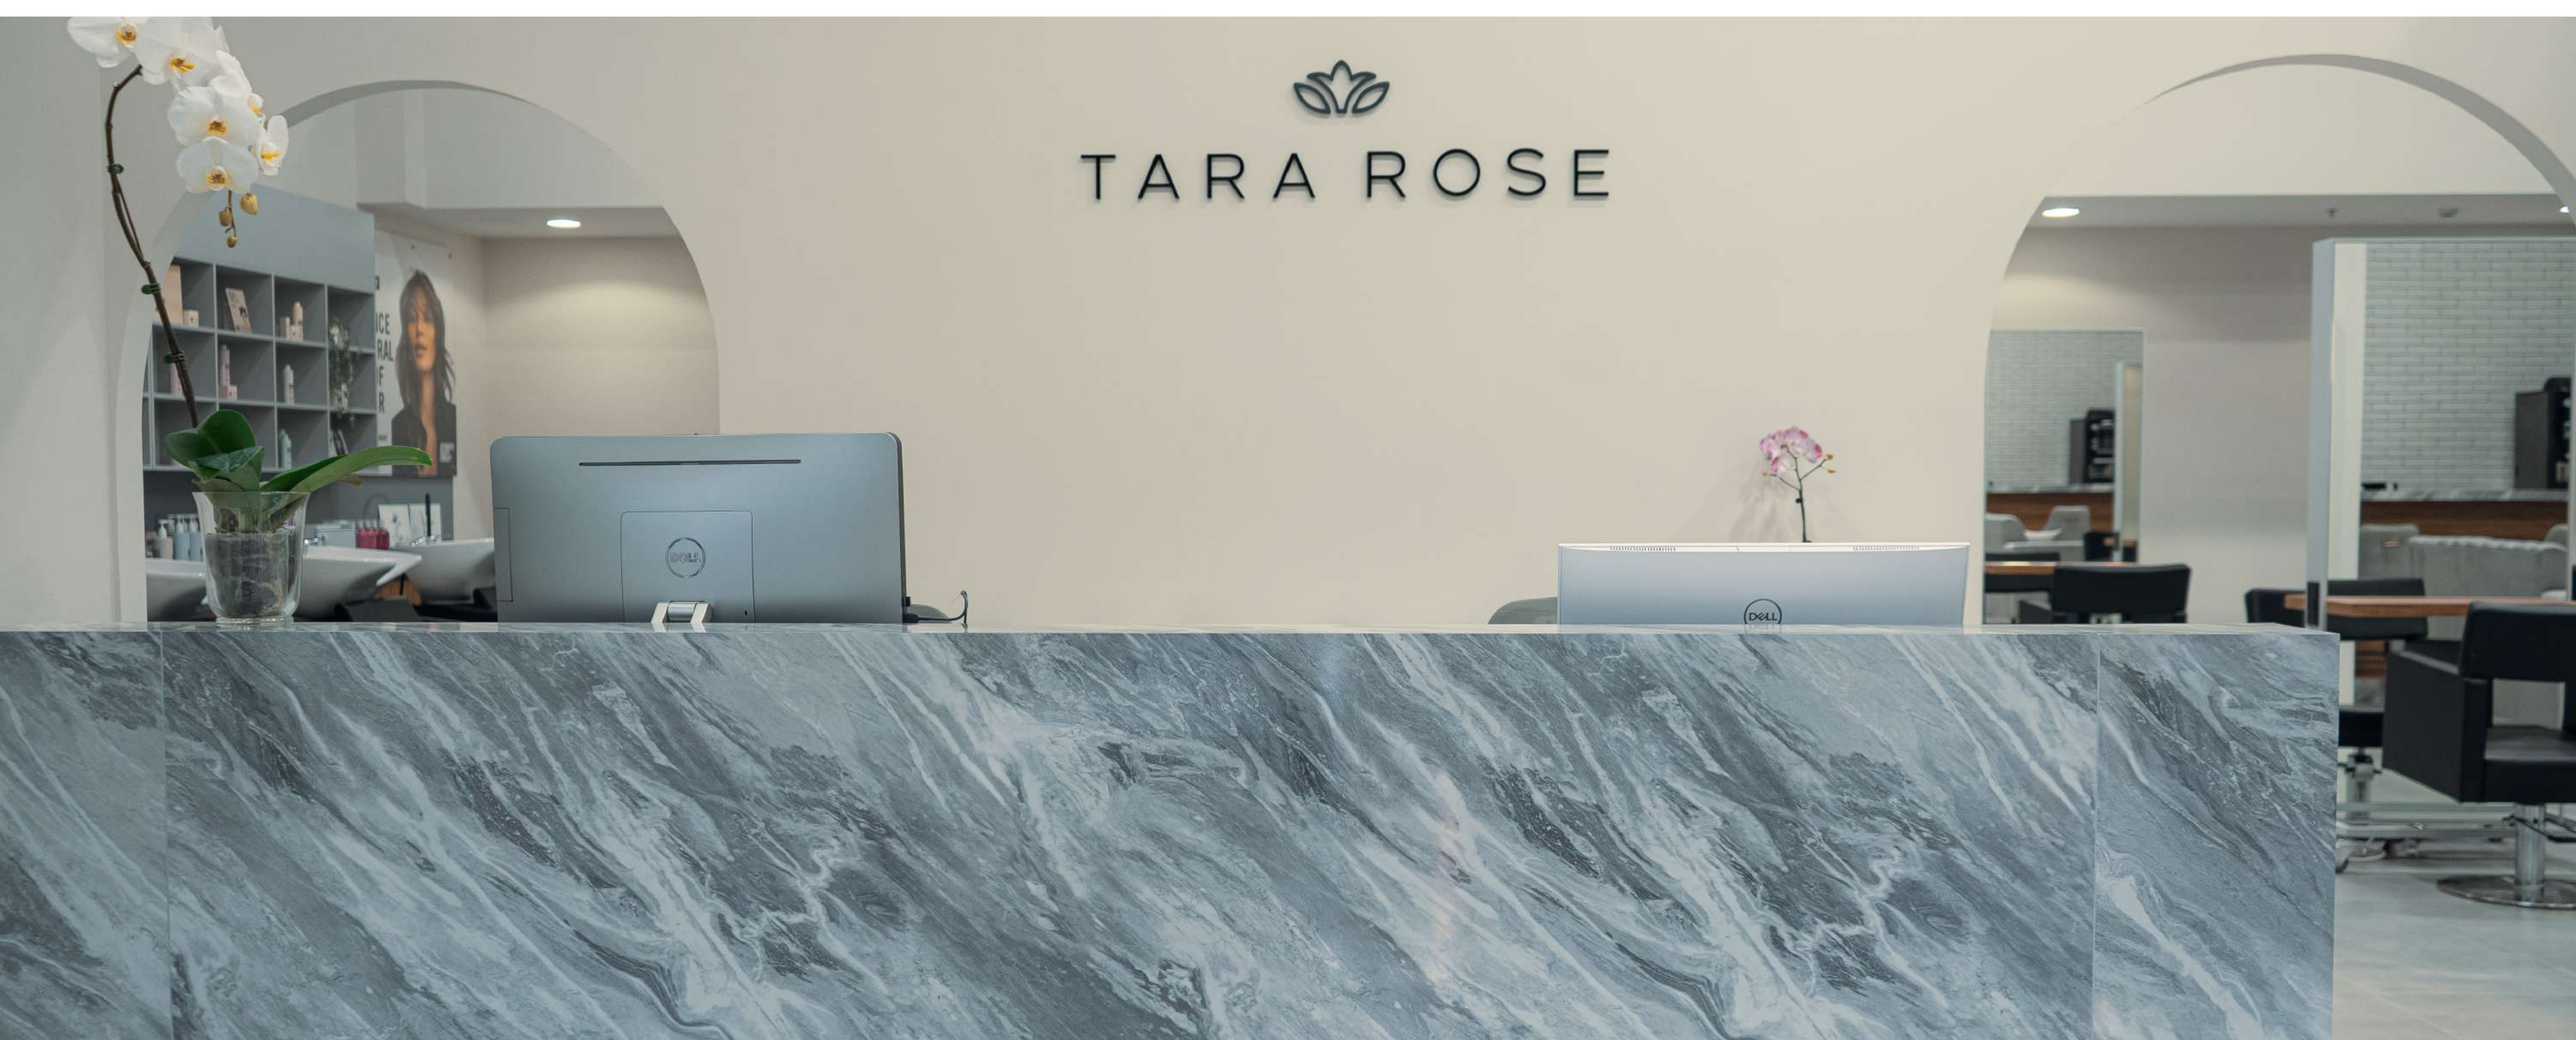

Pricing List

FINAL PRICING IS CONFIRMED BEFORE YOUR SERVICE BEGINS | PRICES VARY BASED ON STYLIST LEVEL, HAIR LENGTH AND CONSULTATION.

Lashes & Brows

TINTING

EYELASHES	55 AED
EYEBROW	50 AED
EYELASH + EYEBROW TINTING COMBO	90 AED

LIFTING

BROW LAMINATION	280 AED
LVL (LENGTH, VOLUME, LIFT)	280 AED
LVL + BROW LAMINATION	400 AED

LASH EXTENSIONS

FULL SET NATURAL (LASHES)	350 AED
LASH EXTENSIONS REFILL (2 WEEKS)	250 AED
RUSSIAN LASH EXTENSIONS	from 450 AED
2D / 3D LASH EXTENSIONS	from 380 AED

CLASSIC LASH EXTENSIONS	from 300 AED
LASH REMOVAL	from 100 AED
INFILLS	from 150 AED

Hair Removal

EYEBROWS	40/45 AED
UPPER LIP	25/30 AED
CHIN	25/30 AED
FULL FACE	85 AED
HALF ARM	55 AED
FULL ARM	80 AED
HALF LEG	85 AED

FULL LEG	100 AED
UNDER ARM	45 AED
BIKINI LINE	50 AED
BRAZILIAN	85 AED
HOLLYWOOD	110 AED
FULL BODY	265 AED

Massage

FULL BODY MASSAGE (60 mins.)	275 AED
HEAD, NECK & SHOULDER (30 mins.)	120 AED
HEAD, NECK & SHOULDER (20 mins.)	80 AED
FOOT MASSAGE (20 mins.)	80 AED

HAND MASSAGE (20 mins.)	70 AED
FOOT MASSAGE (30 mins.)	100 AED
BACK MASSAGE (30 mins.)	100 AED

Al Quoz

Arenco Warehouse 10
Al Quoz Industrial 1, Dubai

04 324 66 13

Motor City

UNIT LB 03
Daytona House, Dubai

04 457 2309

Mamsha al Saadiyat

Turquoise 7, Mamsha Al Saadiyat
Abu Dhabi

02 886 7808

Khalifa City A

Villa 198, Street 26
Abu Dhabi

02 583 2065